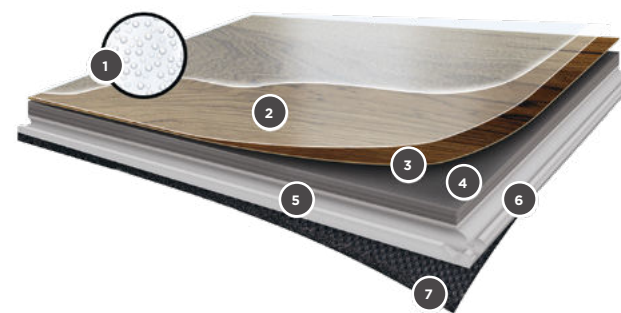

IC Isocore Click

Robust, 100% waterproof, and designed for versatility. Its integrated features make it suitable for every space. Robust, 100 % wasserdicht und vielseitig einsetzbar. Dank seiner integrierten Eigenschaften eignet es sich für jeden Raum. im ganzen Haus.

1. Duraspect™ Extreme Surface Protectant
2. Clear vinyl wear layer
3. High-resolution printed decorative film
4. 2.0 mm solid vinyl top layer
5. ISOCORE Technology™ waterproof core layer
6. Click Locking System - DROLOCK 100™ and 400™
7. Sound mitigating underlay

RC Rigid Click

Installs fast, fits any space. With a 0.55 mm wear layer, it's built to last—ideal for style and strength, 100% waterproof. Einfache Verlegung, passt in jeden Raum. 0,55 mm Nutzschrift - robust, stilvoll und vollständig wasserdicht.